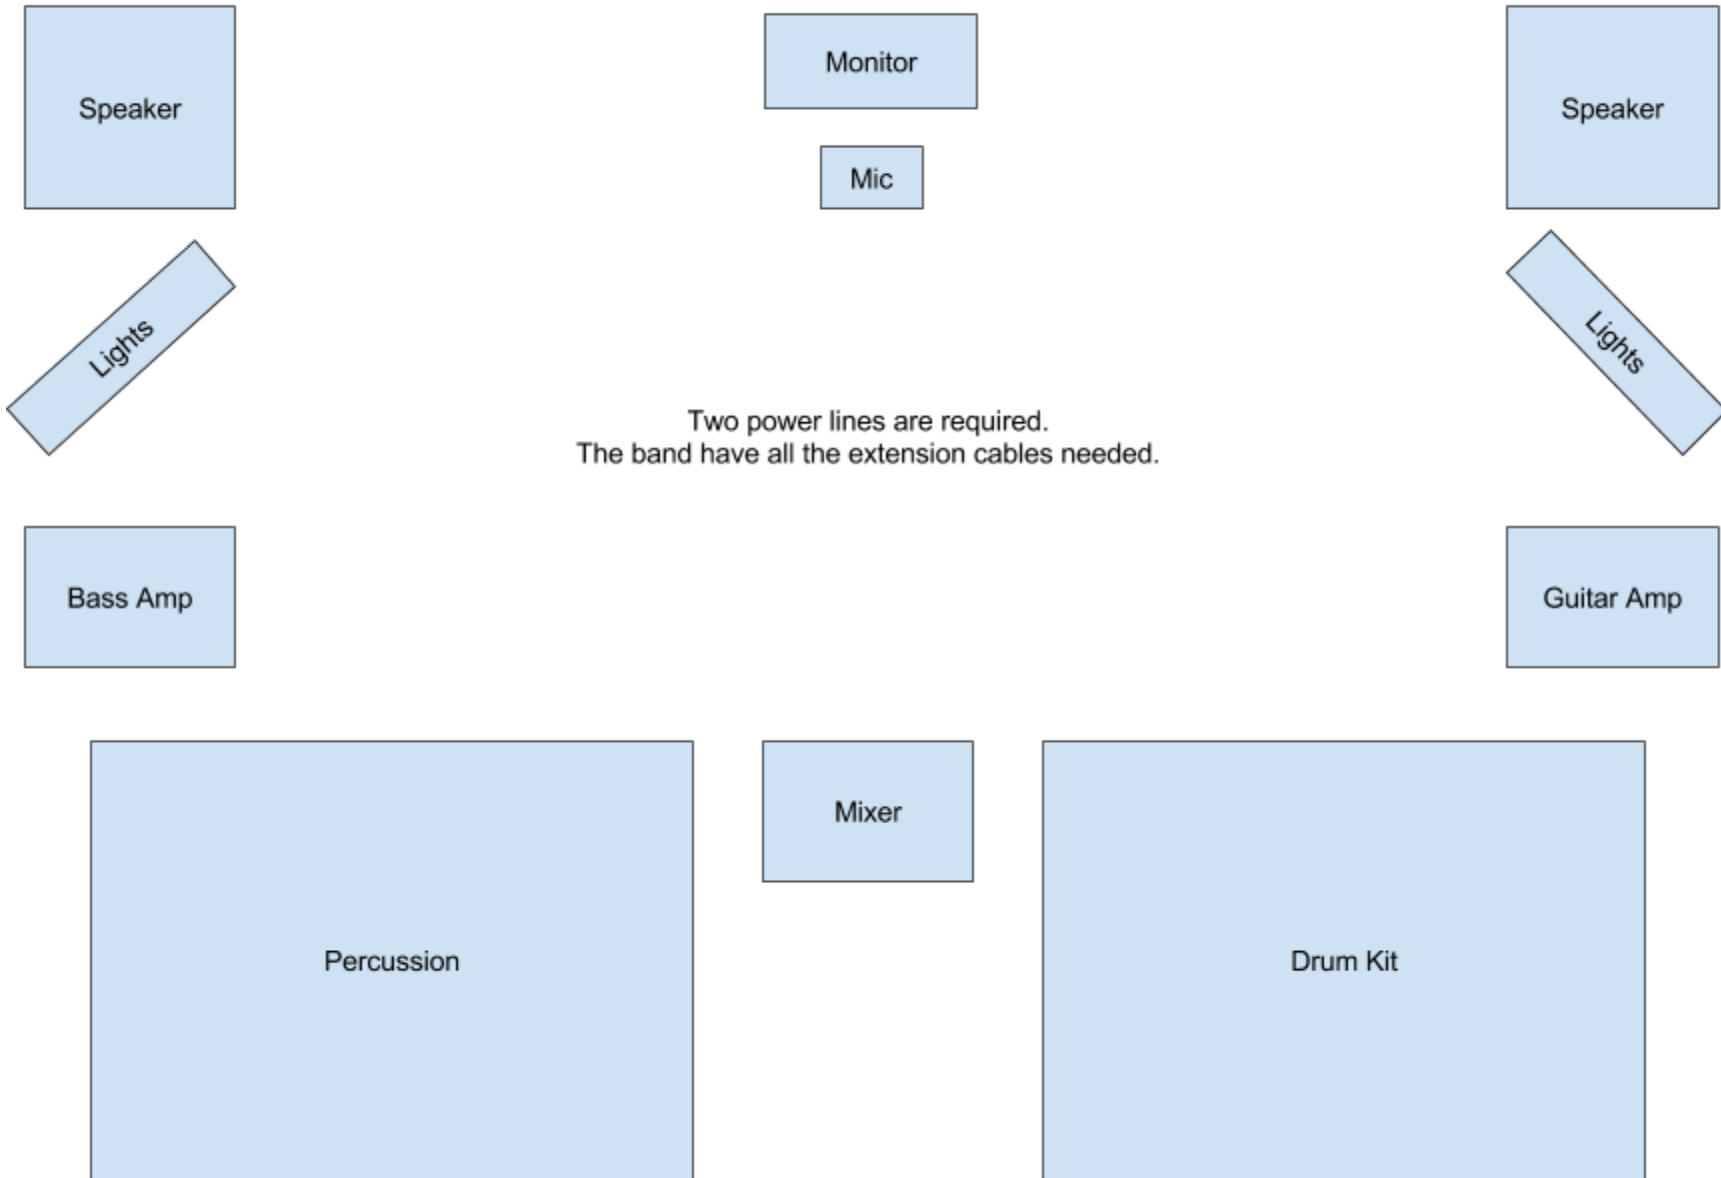

DUVET... Stage Plan. About 4m wide, 3m deep.
This area should be dry, flat and covered.

Two power lines are required.
The band have all the extension cables needed.