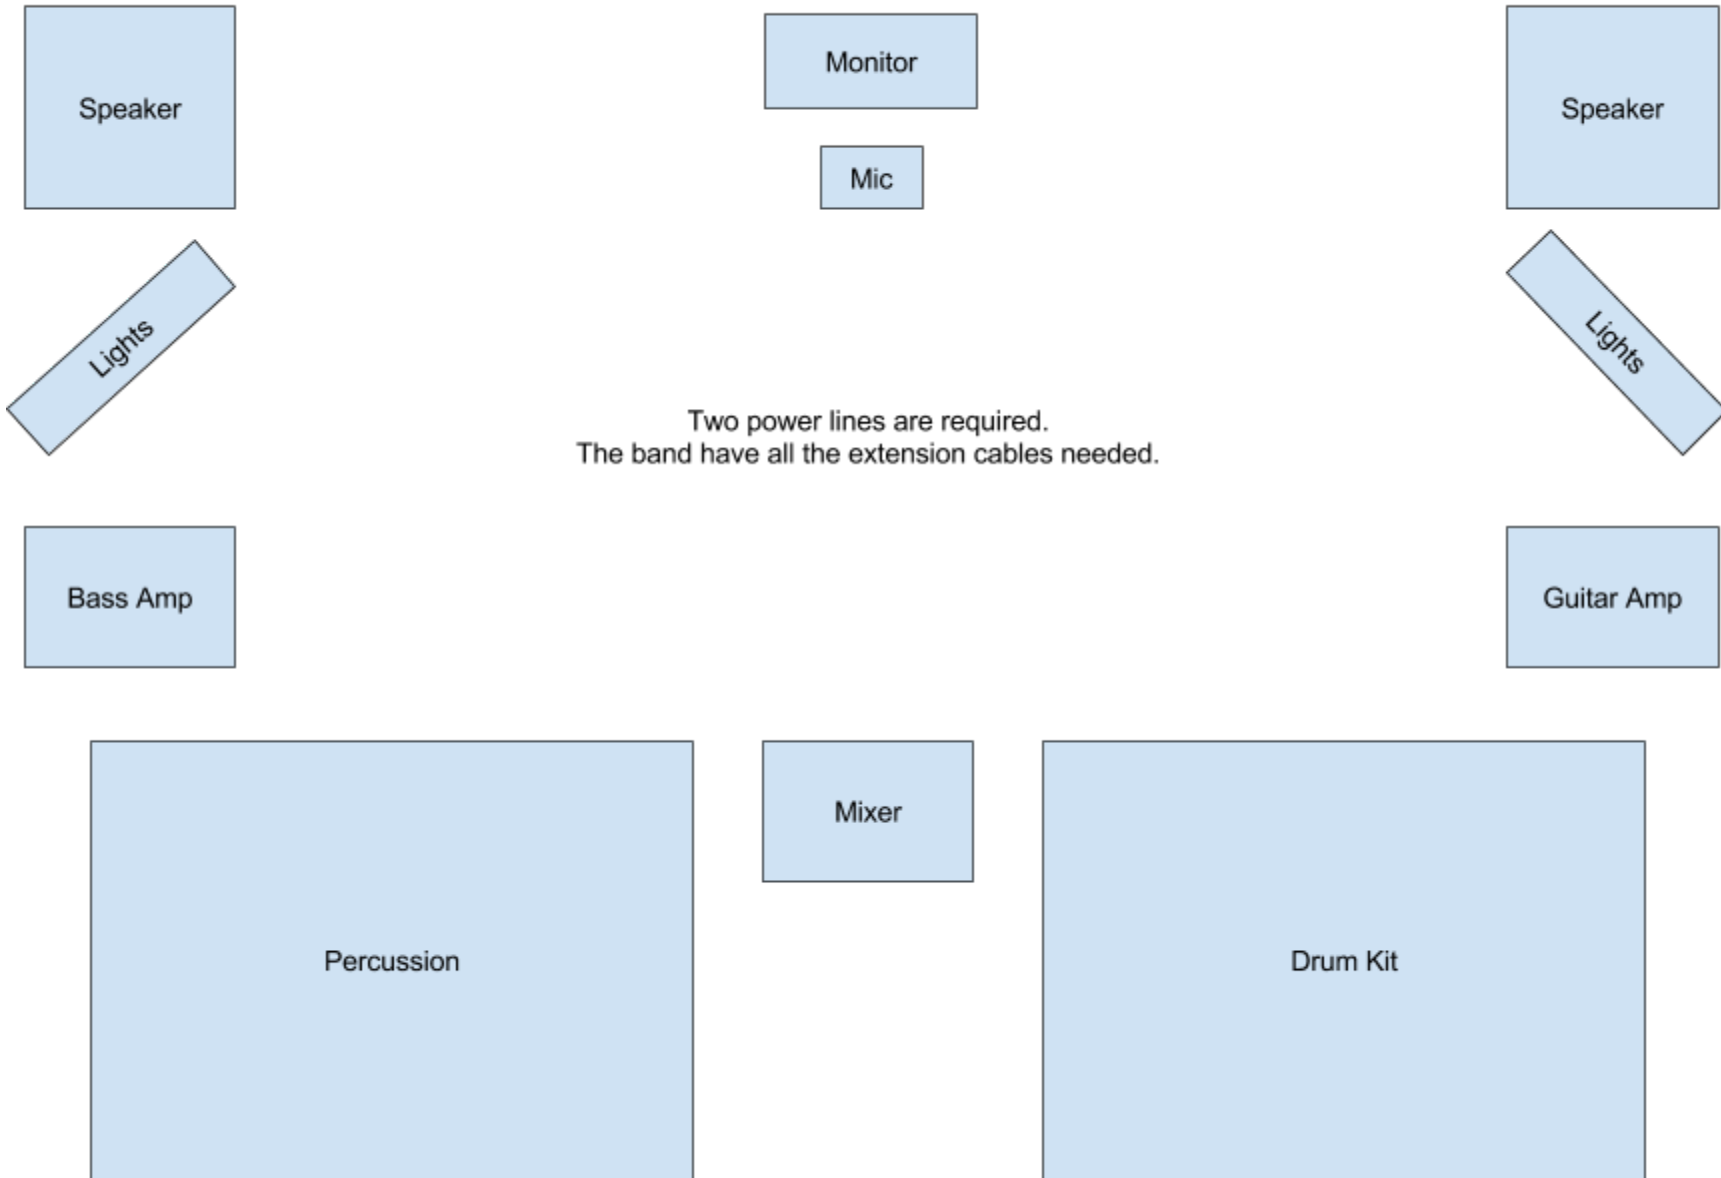

DUVET... Stage Plan. About 4m wide, 3m deep.  
This area should be dry, flat and covered.

Two power lines are required.  
The band have all the extension cables needed.